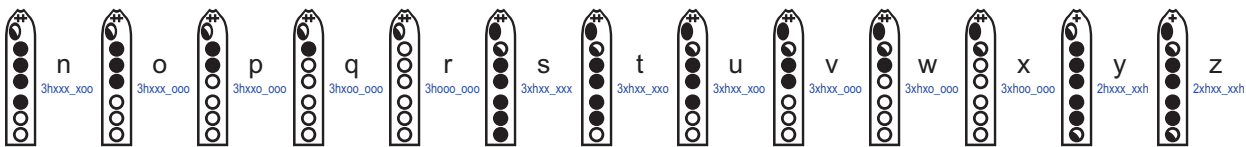

NAFTracks Seven Hole T33 - code "v7.."