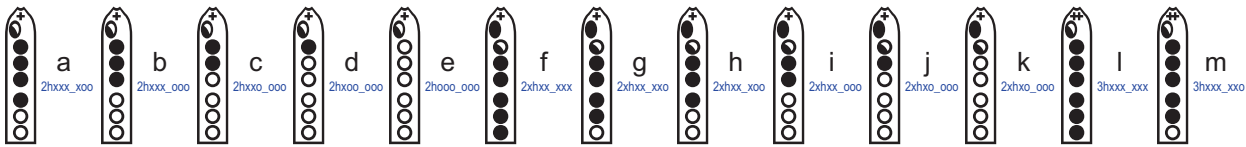

NAFTracks Seven Hole T33 - code "v7.."