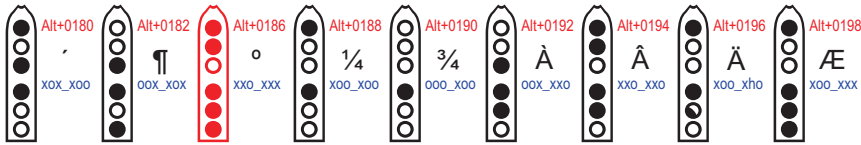

NAFTracks Six Hole COLOR - code "v6.._660000"