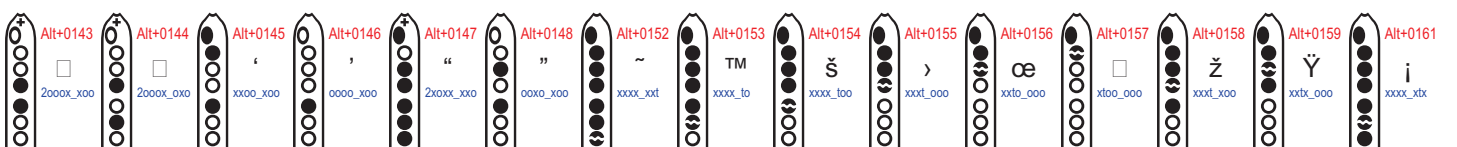

NAFTracks Seven Hole T33 - code "v7.."