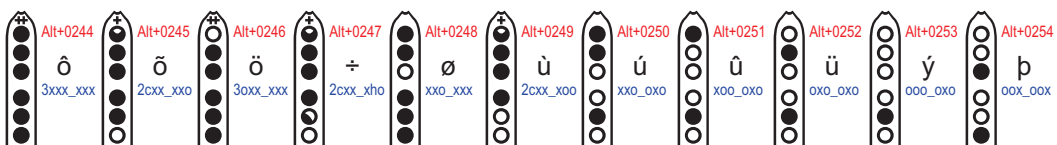

NAFTracks Six Hole COLOR - code "v6.._660000"