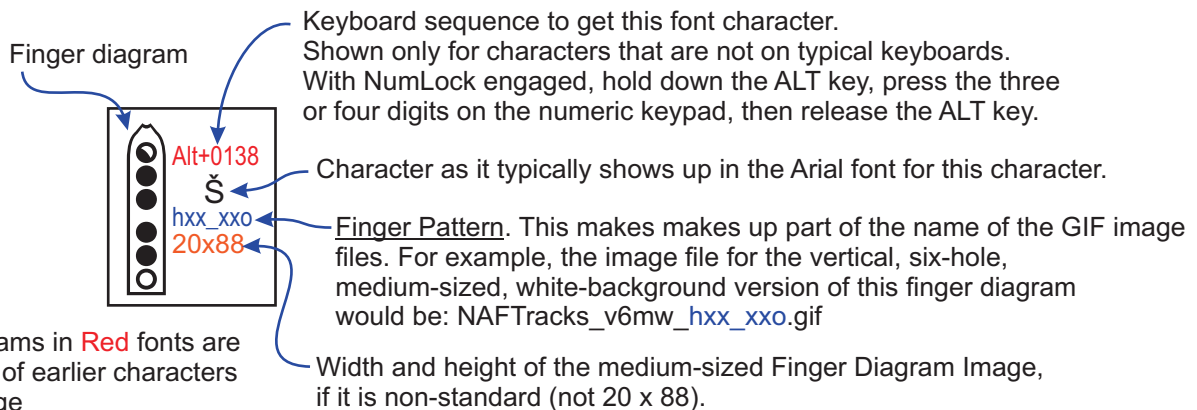

The Finger Diagram Images are available in various orientations, sizes, and with a white or transparent background. The name of the GIF image indicates the size, orientation, and background:

\*Note: if the font diagram has a "+" overblow indicator, a "2" ("second register") precedes the finger pattern. for finger diagrams with a "++" overblow indicator, a "3" ("third register") precedes the finger pattern.

\*\*Xiao font developed in collaboration with Scott August, December 2014.

Medium-sized images have standard pixel dimensions of 20w x 88h (vertical and inverted) and 88w x 20h (horizontal).

The following pages show the finger diagrams as they should appear whether you are using the Finger Diagram Fonts or the Finger Diagram Images.