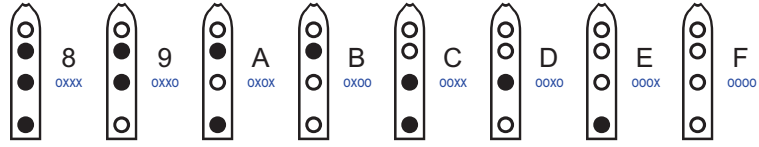

NAFTracks Uneven Four Hole - code "vU.."