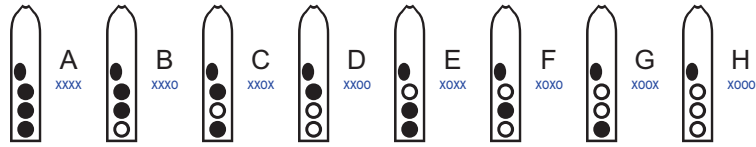

NAFTracks Papago Three Hole - code "vP.."