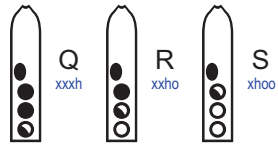

NAFTracks Papago Three Hole - code "vP.."