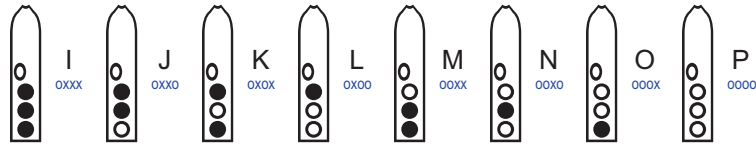

NAFTracks Papago Three Hole - code "vP.."