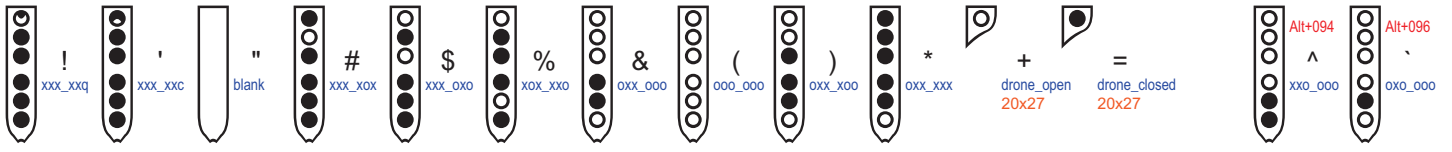

NAFTracks Six Hole Inverted - code "i6.."