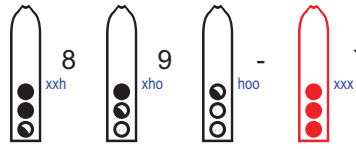

NAFTracks Papago Three Hole - code "vP.."