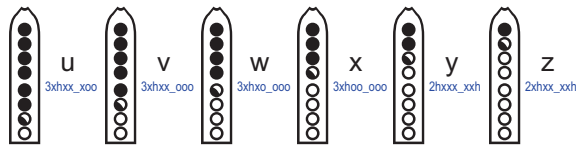

# NAFTracks Xiao "vX.."

The size for most finger diagrams in this font at the "m" (medium) size (120dpi) is 18x88 rather than 20x88.

Font diagrams in Red fonts are duplicates of earlier characters on that page