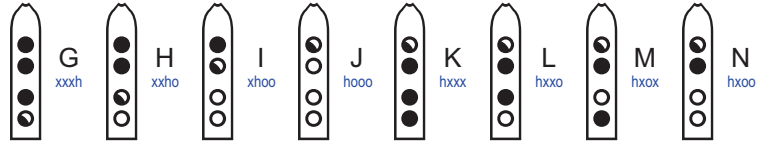

NAFTracks Mojave Four Hole - code "vM.."