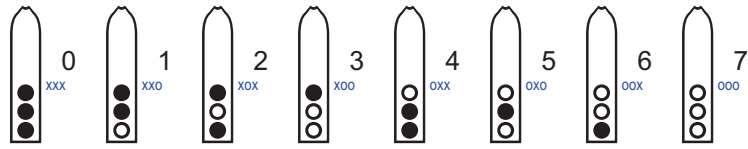

NAFTracks Papago Three Hole - code "vP.."