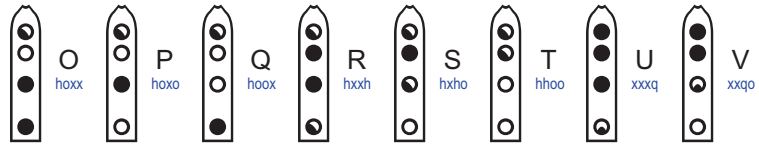

NAFTracks Uneven Four Hole - code "vU.."