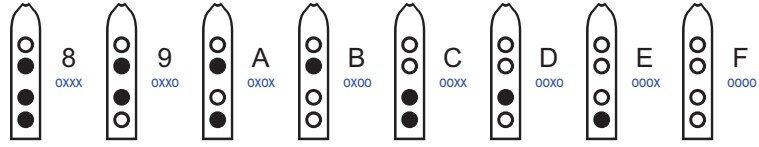

NAFTracks Mojave Four Hole - code "vM.."