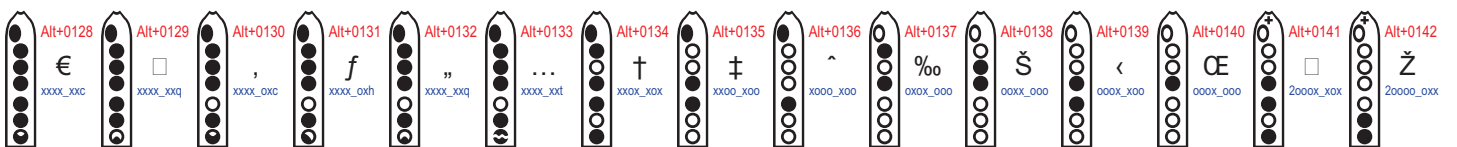

NAFTracks Seven Hole T33 - code "v7.."