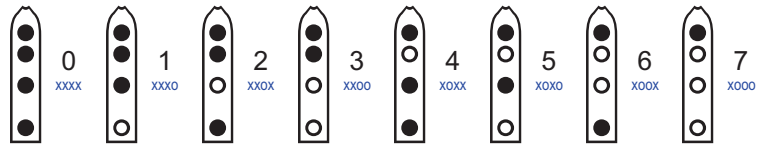

NAFTracks Uneven Four Hole - code "vU.."