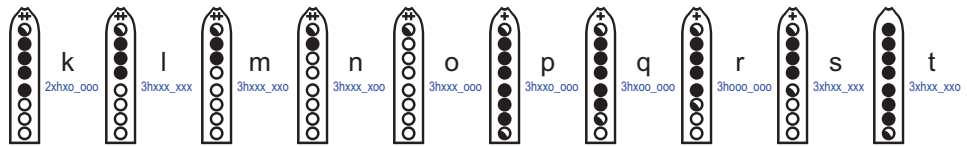

# NAFTracks Xiao "vX.."

The size for most finger diagrams in this font at the "m" (medium) size (120dpi) is 18x88 rather than 20x88.

Font diagrams in Red fonts are duplicates of earlier characters on that page