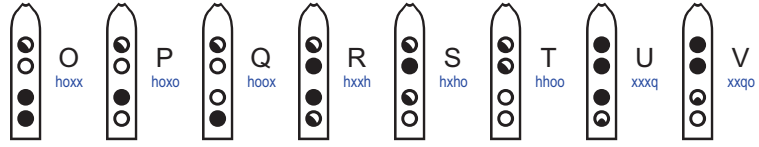

NAFTracks Mojave Four Hole - code "vM.."