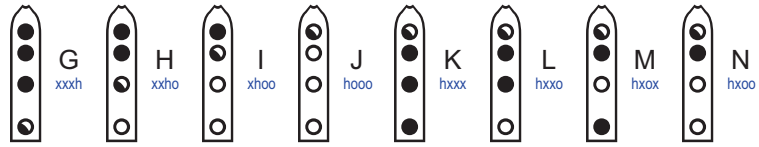

NAFTracks Uneven Four Hole - code "vU.."