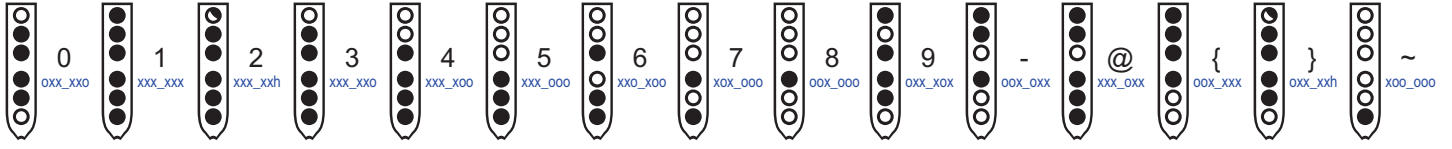

NAFTracks Six Hole Inverted - code "i6.."