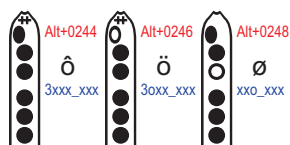

NAFTracks Six Hole Thumb - code "vT.."