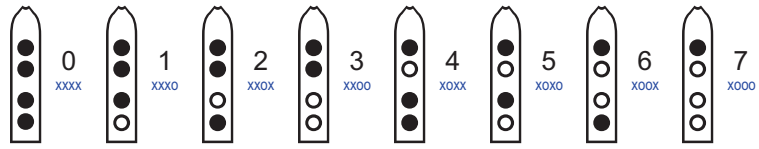

NAFTracks Mojave Four Hole - code "vM.."