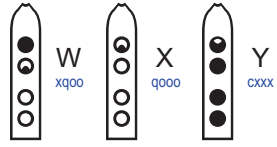

NAFTracks Mojave Four Hole - code "vM.."