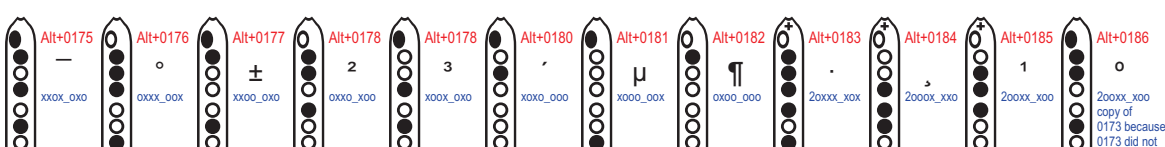

NAFTracks Seven Hole T33 - code "v7.."