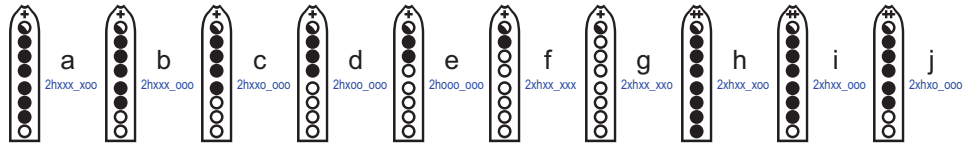

# NAFTracks Eight Hole 44 - code "v8.."

U xxh\_oo0  
V xho\_oo0

W

X

Y

Z

= drone\_closed  
20x27

+ drone\_open  
20x27