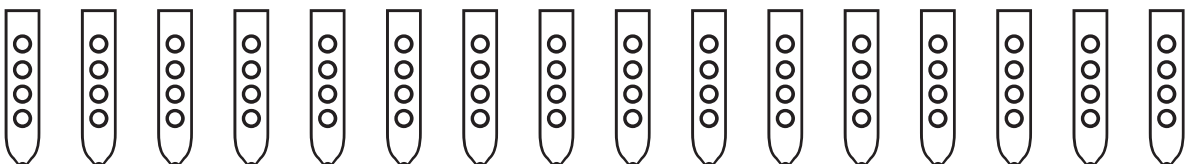

A musical staff with a treble clef and a key signature of three sharps (F#, C#, G#). Below the staff are 12 vertical flute diagrams, each with three finger holes.

A musical staff with a treble clef and a key signature of three sharps (F#, C#, G#). Below the staff are 12 vertical flute diagrams, each with three finger holes.

A musical staff with a treble clef and a key signature of three sharps (F#, C#, G#). Below the staff are 12 vertical flute diagrams, each with three finger holes.

Nakai Tablature for Native American Flute