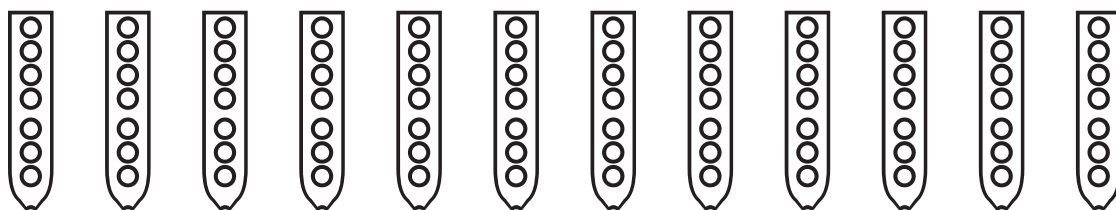

Nakai Tablature for Native American Flute