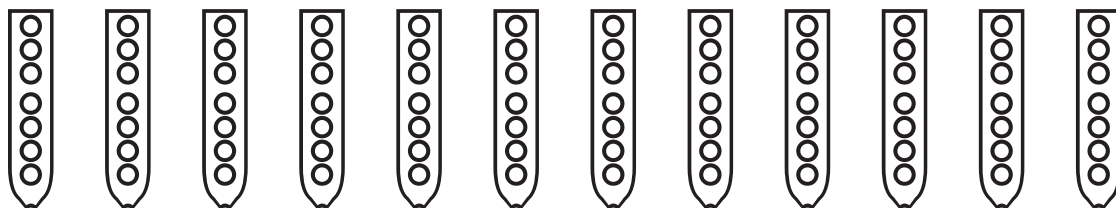

Nakai Tablature for Native American Flute