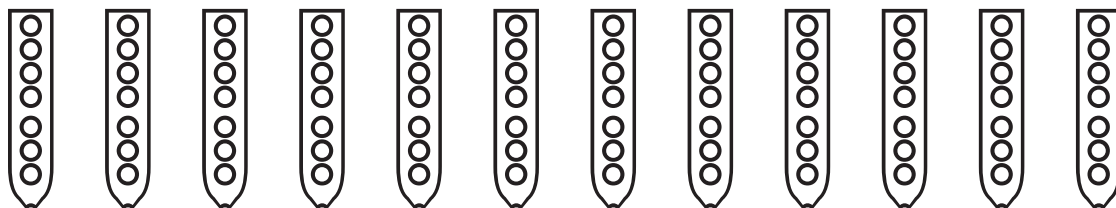

Nakai Tablature for Native American Flute