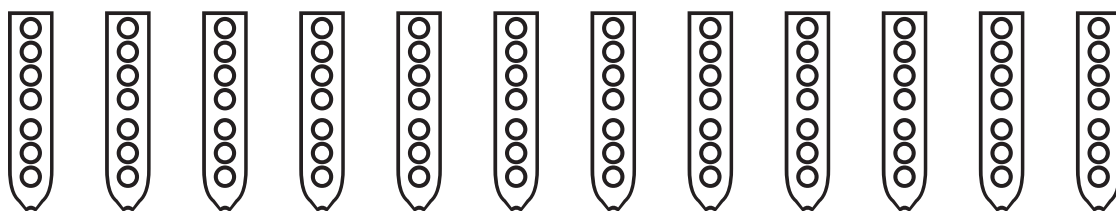

Nakai Tablature for Native American Flute