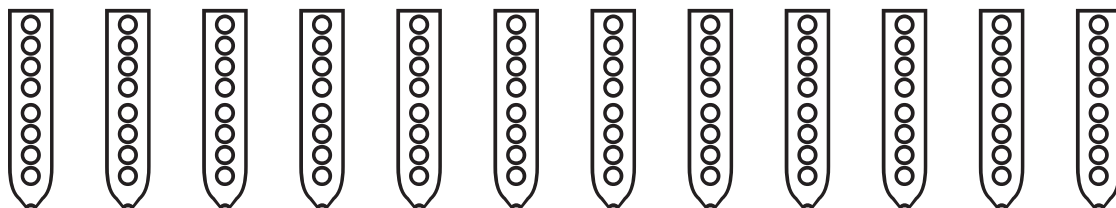

Nakai Tablature for Native American Flute