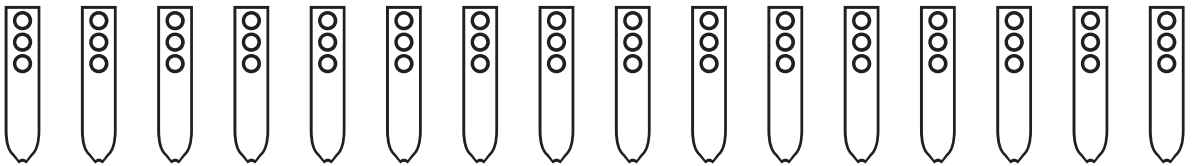

A musical staff with a treble clef and a key signature of three sharps (F#, C#, G#). Below the staff are 12 vertical fingerings for the right hand, each represented by a vertical oval containing three circles for the index, middle, and ring fingers.

Nakai Tablature for Native American Flute

A musical staff with a treble clef and a key signature of three sharps (F#, C#, G#). Below the staff are 15 vertical flute finger diagrams, each containing two circles representing finger positions.

A musical staff with a treble clef and a key signature of three sharps (F#, C#, G#). Below the staff are 15 vertical flute finger diagrams, each containing two circles representing finger positions.

A musical staff with a treble clef and a key signature of three sharps (F#, C#, G#). Below the staff are 15 vertical flute finger diagrams, each containing two circles representing finger positions.