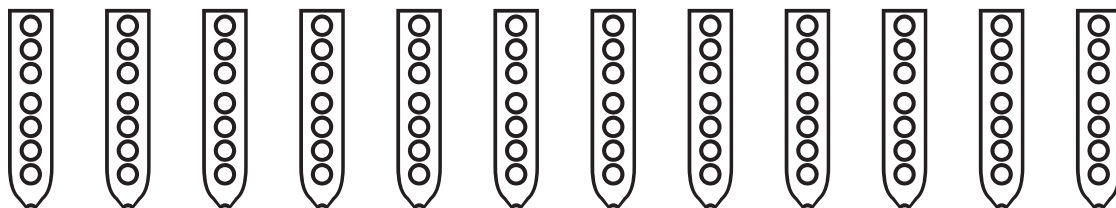

Nakai Tablature for Native American Flute