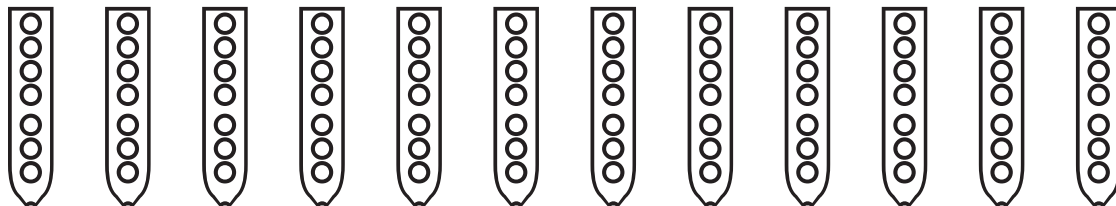

Nakai Tablature for Native American Flute