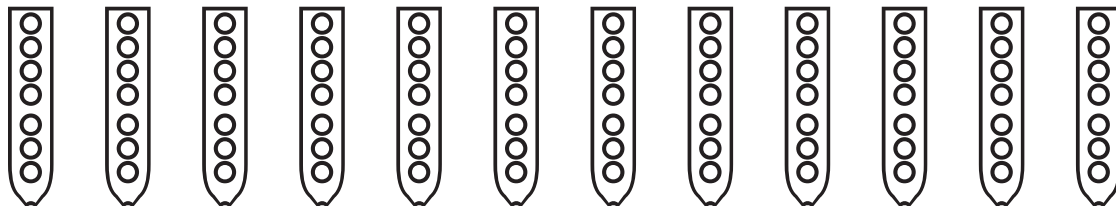

Nakai Tablature for Native American Flute