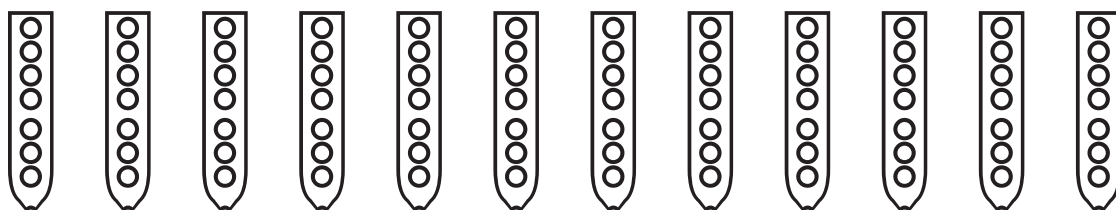

Nakai Tablature for Native American Flute