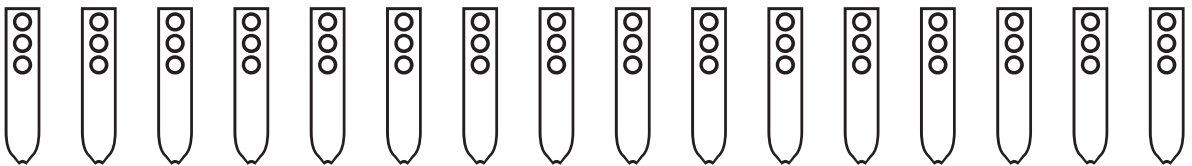

A musical staff with a treble clef and a key signature of three sharps (F#, C#, G#). Below the staff are 12 vertical fingerings for the right hand, each represented by a vertical oval containing three circles for the index, middle, and ring fingers.

Nakai Tablature for Native American Flute

A musical staff with a treble clef and a key signature of three sharps (F#, C#, G#). Below the staff are 15 vertical flute finger diagrams, each containing two circles representing finger positions.

A musical staff with a treble clef and a key signature of three sharps (F#, C#, G#). Below the staff are 15 vertical flute finger diagrams, each containing two circles representing finger positions.

A musical staff with a treble clef and a key signature of three sharps (F#, C#, G#). Below the staff are 15 vertical flute finger diagrams, each containing two circles representing finger positions.