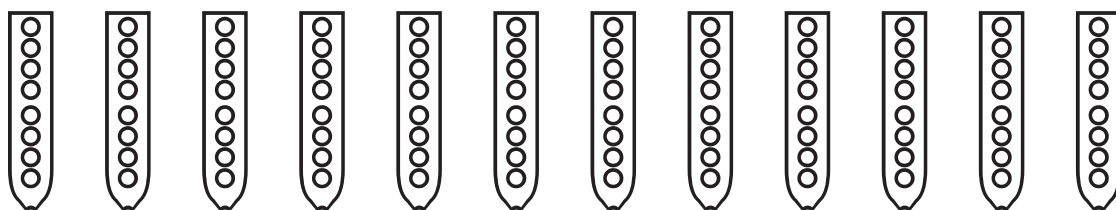

Nakai Tablature for Native American Flute