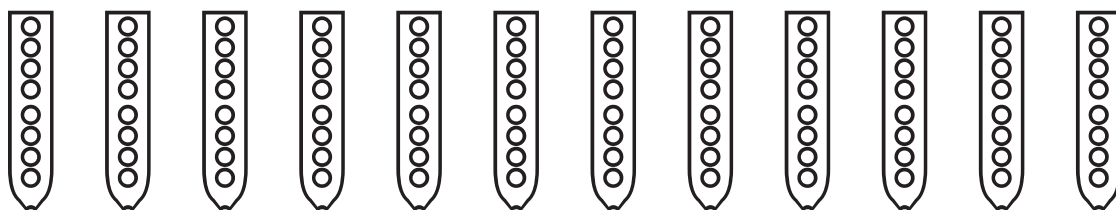

Nakai Tablature for Native American Flute