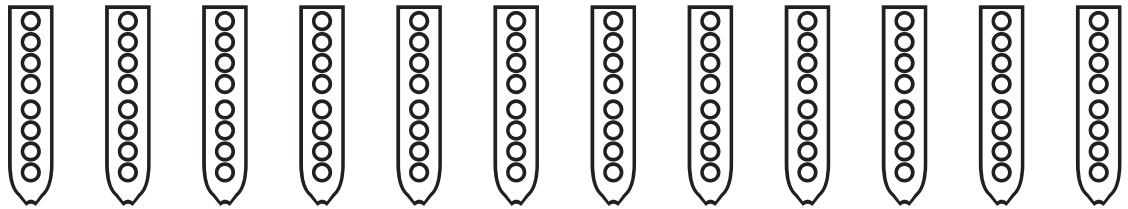

Nakai Tablature for Native American Flute

---

---

Nakai Tablature for Native American Flute

---

---

Nakai Tablature for Native American Flute

---

Musical staff with treble clef and key signature of three sharps (F#, C#, G#). Below the staff are 15 vertical tablature boxes, each containing a sequence of 12 circles representing finger positions on the flute.