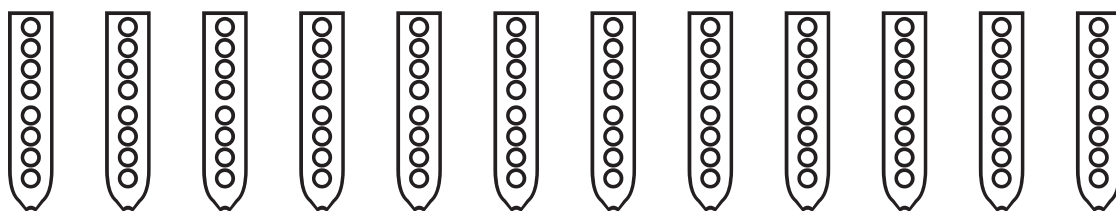

Nakai Tablature for Native American Flute