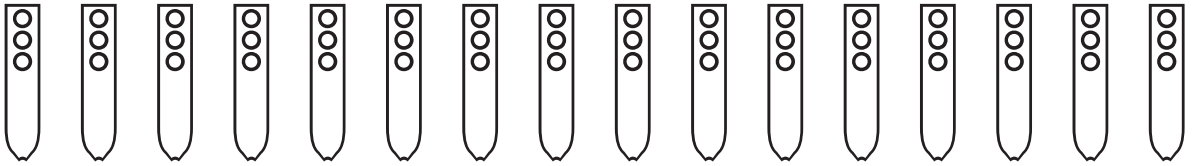

A musical staff with a treble clef and a key signature of three sharps (F#, C#, G#). Below the staff are 12 vertical fingerings for the right hand, each represented by a vertical oval containing three circles for the index, middle, and ring fingers.

Nakai Tablature for Native American Flute

A musical staff with a treble clef and a key signature of three sharps (F#, C#, G#). Below the staff are 15 vertical flute finger diagrams, each containing two circles representing finger positions.

A musical staff with a treble clef and a key signature of three sharps (F#, C#, G#). Below the staff are 15 vertical flute finger diagrams, each containing two circles representing finger positions.

A musical staff with a treble clef and a key signature of three sharps (F#, C#, G#). Below the staff are 15 vertical flute finger diagrams, each containing two circles representing finger positions.