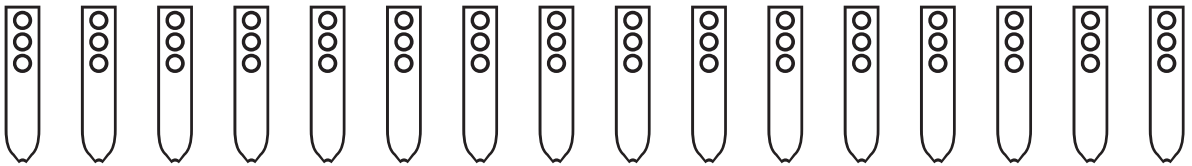

A musical staff with a treble clef and a key signature of three sharps (F#, C#, G#). Below the staff are 12 vertical fingerings for the right hand, each represented by a vertical oval containing three circles for the index, middle, and ring fingers.

Nakai Tablature for Native American Flute

A musical staff with a treble clef and a key signature of three sharps (F#, C#, G#). Below the staff are 15 vertical flute finger diagrams, each containing two circles representing finger positions.

A musical staff with a treble clef and a key signature of three sharps (F#, C#, G#). Below the staff are 15 vertical flute finger diagrams, each containing two circles representing finger positions.

A musical staff with a treble clef and a key signature of three sharps (F#, C#, G#). Below the staff are 15 vertical flute finger diagrams, each containing two circles representing finger positions.