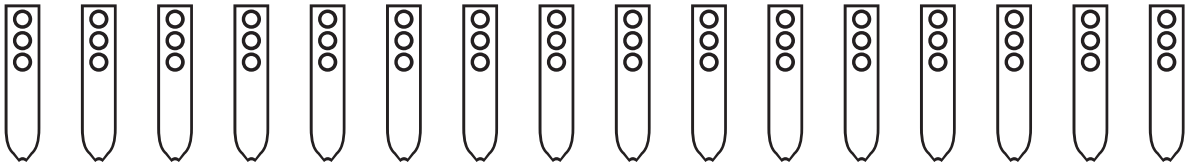

A musical staff with a treble clef and a key signature of three sharps (F#, C#, G#). Below the staff are 12 vertical fingerings for the right hand, each represented by a vertical oval containing three circles for the index, middle, and ring fingers.

Nakai Tablature for Native American Flute

A musical staff with a treble clef and a key signature of three sharps (F#, C#, G#). Below the staff are 15 vertical flute finger diagrams, each containing two circles representing finger positions.

A musical staff with a treble clef and a key signature of three sharps (F#, C#, G#). Below the staff are 15 vertical flute finger diagrams, each containing two circles representing finger positions.

A musical staff with a treble clef and a key signature of three sharps (F#, C#, G#). Below the staff are 15 vertical flute finger diagrams, each containing two circles representing finger positions.