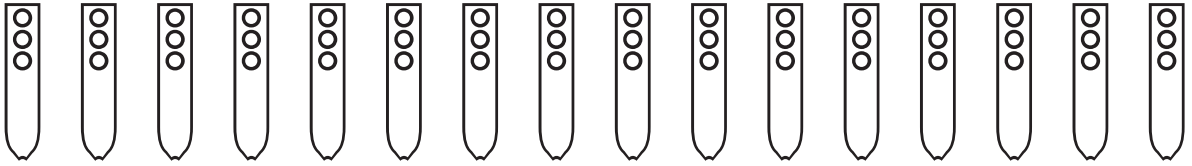

A musical staff with a treble clef and a key signature of three sharps (F#, C#, G#). Below the staff are 12 vertical fingerings for the right hand, each represented by a vertical oval containing three circles for the index, middle, and ring fingers.

Nakai Tablature for Native American Flute

A musical staff with a treble clef and a key signature of three sharps (F#, C#, G#). Below the staff are 15 vertical flute finger diagrams, each containing two circles representing finger positions.

A musical staff with a treble clef and a key signature of three sharps (F#, C#, G#). Below the staff are 15 vertical flute finger diagrams, each containing two circles representing finger positions.

A musical staff with a treble clef and a key signature of three sharps (F#, C#, G#). Below the staff are 15 vertical flute finger diagrams, each containing two circles representing finger positions.