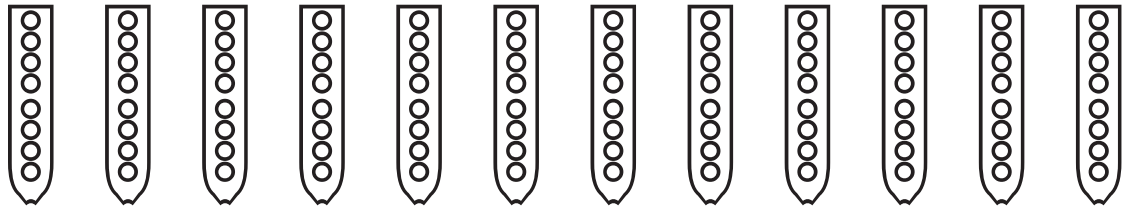

Nakai Tablature for Native American Flute

---

---

Nakai Tablature for Native American Flute

---

---

Nakai Tablature for Native American Flute

---

Musical staff with treble clef and key signature of three sharps (F#, C#, G#). Below the staff are 15 vertical tablature boxes, each containing a sequence of 12 circles representing finger positions on the flute.