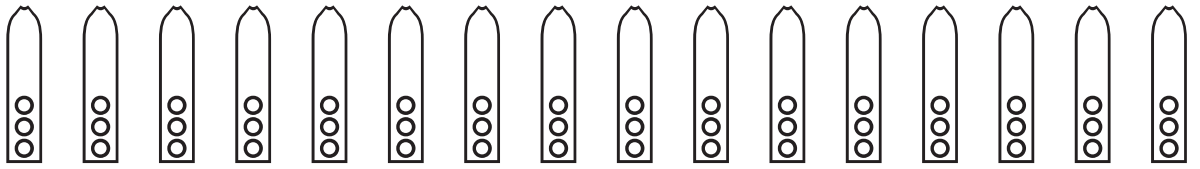

A musical staff with a treble clef and a key signature of three sharps (F#, C#, G#). Below the staff are 12 vertical flute diagrams, each with three finger holes.

A musical staff with a treble clef and a key signature of three sharps (F#, C#, G#). Below the staff are 12 vertical flute diagrams, each with three finger holes.

A musical staff with a treble clef and a key signature of three sharps (F#, C#, G#). Below the staff are 12 vertical flute diagrams, each with four finger holes.

A musical staff with a treble clef and a key signature of three sharps (F#, C#, G#). Below the staff are 12 vertical flute diagrams, each with four finger holes.

A musical staff with a treble clef and a key signature of three sharps (F#, C#, G#). Below the staff are 12 vertical flute diagrams, each with four finger holes.

Nakai Tablature for Native American Flute