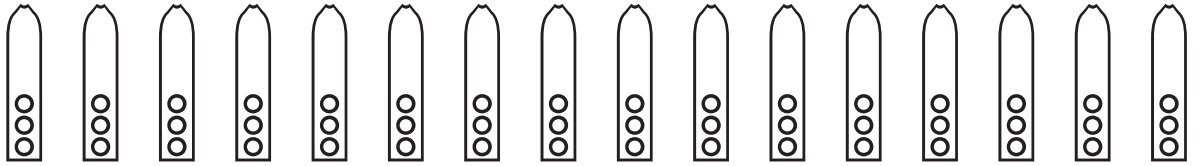

A musical staff with a treble clef and a key signature of three sharps (F#, C#, G#). Below the staff are 12 vertical flute diagrams, each with three finger holes.

A musical staff with a treble clef and a key signature of three sharps (F#, C#, G#). Below the staff are 12 vertical flute diagrams, each with three finger holes.

A musical staff with a treble clef and a key signature of three sharps (F#, C#, G#). Below the staff are 12 vertical flute diagrams, each with four finger holes.

A musical staff with a treble clef and a key signature of three sharps (F#, C#, G#). Below the staff are 12 vertical flute diagrams, each with four finger holes.

A musical staff with a treble clef and a key signature of three sharps (F#, C#, G#). Below the staff are 12 vertical flute diagrams, each with four finger holes.

Nakai Tablature for Native American Flute